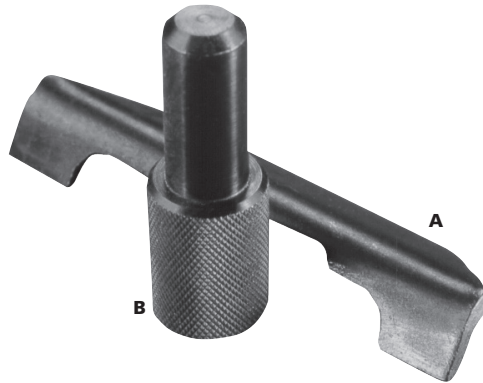

***Kamasa-TOOLS***®

Diesel Timing  
Kit

Audi | Seat  
Skoda  
Volkswagen  
Volvo Engines

K 10525

[www.kamasatools.com](http://www.kamasatools.com)

## Component

Ref	Oem Code	Description
<b>A</b>	2065A	Camshaft Setting Bracket
<b>B</b>	2064	Injection Pump Locking Pin