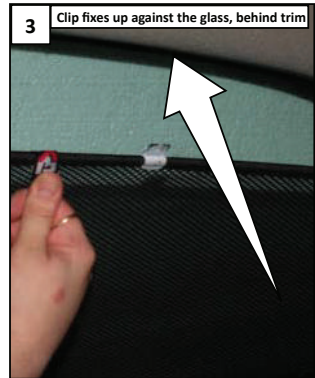

CL-M02 x 2

CAR
S H A D E S

Installation

ALFA ROMEO 147 3DR

AR-147-3-A

SIDE SHADE INSTALLATION

Installation

ALFA ROMEO 147 3DR