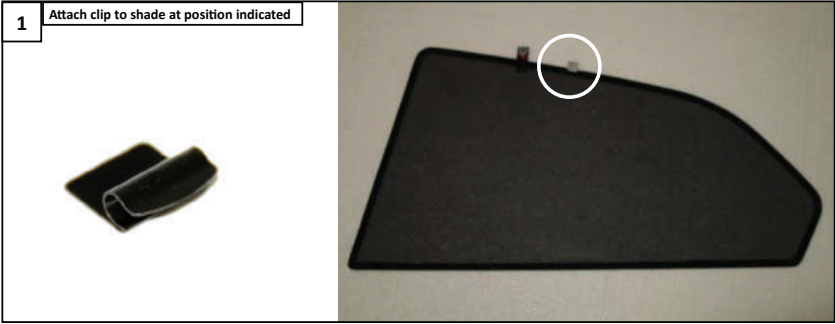

Installation Manual

ALFA ROMEO 147 3DR
AR-147-3-A

COMPONENTS INCLUDED

x 2

x 1

x 1

FIXING CLIPS

CL-M12 x 2

CL-M02 x 2

CAR
S H A D E S

Installation

ALFA ROMEO 147 3DR

AR-147-3-A

SIDE SHADE INSTALLATION

Installation

ALFA ROMEO 147 3DR