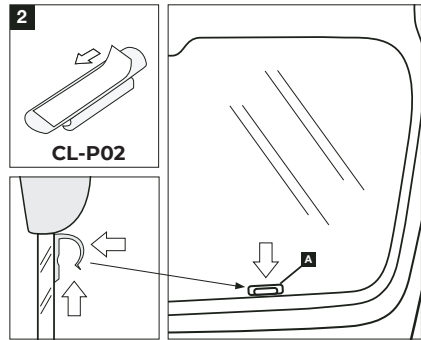

Installation Manual

ALFA ROMEO 156 SPORTWAGON
AR-156-E-A

COMPONENTS INCLUDED

FIXING CLIPS

CL-P01 x 6

CL-P02 x 4

CL-W01 x 1

CAR
SHADES

Installation

ALFA ROMEO 156 SPORTWAGON
AR-156-E-A

SIDE & TAILGATE SHADE INSTALLATION

WARNING:

Read these fitting instructions carefully before you start the installation. Rear passenger windows must not be lowered more than 1/3 whilst the blinds are fitted and the vehicle is in motion. On installation care must be taken not to scratch any paintwork with clips.