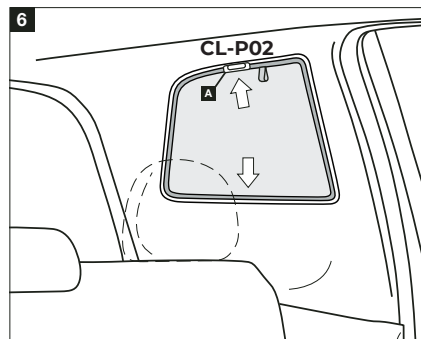

Installation Manual

ALFA ROMEO 156 SPORTWAGON
AR-156-E-A

COMPONENTS INCLUDED

FIXING CLIPS

CL-P01 x 6

CL-P02 x 4

CL-W01 x 1

CAR
SHADES

Installation

ALFA ROMEO 156 SPORTWAGON
AR-156-E-A

SIDE & TAILGATE SHADE INSTALLATION

WARNING:

Read these fitting instructions carefully before you start the installation. Rear passenger windows must not be lowered more than 1/3 whilst the blinds are fitted and the vehicle is in motion. On installation care must be taken not to scratch any paintwork with clips.