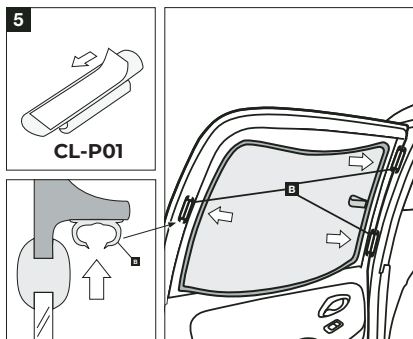

Installation Manual

ALFA ROMEO 156 SPORTWAGON
AR-156-E-A

COMPONENTS INCLUDED

FIXING CLIPS

CL-P01 x 6

CL-P02 x 4

CL-W01 x 1

CAR
SHADES

Installation

ALFA ROMEO 156 SPORTWAGON
AR-156-E-A

SIDE & TAILGATE SHADE INSTALLATION

WARNING:

Read these fitting instructions carefully before you start the installation. Rear passenger windows must not be lowered more than 1/3 whilst the blinds are fitted and the vehicle is in motion. On installation care must be taken not to scratch any paintwork with clips.