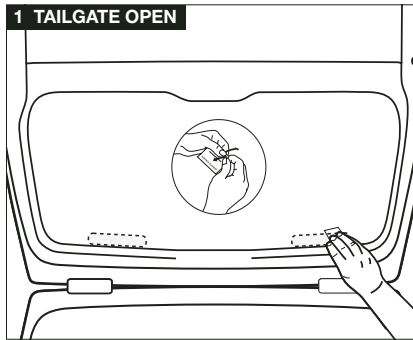

Installation Manual

ALFA ROMEO 156 SPORTWAGON
AR-156-E-A

COMPONENTS INCLUDED

FIXING CLIPS

CL-P01 x 6

CL-P02 x 4

CL-W01 x 1

CAR
SHADES

Installation

ALFA ROMEO 156 SPORTWAGON
AR-156-E-A

SIDE & TAILGATE SHADE INSTALLATION

WARNING:

Read these fitting instructions carefully before you start the installation. Rear passenger windows must not be lowered more than 1/3 whilst the blinds are fitted and the vehicle is in motion. On installation care must be taken not to scratch any paintwork with clips.