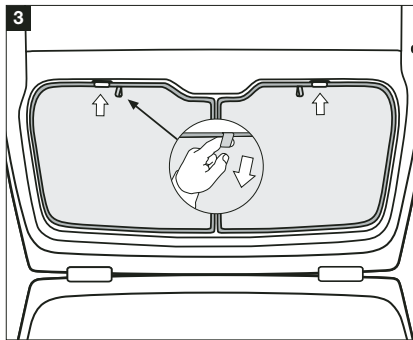

Installation Manual

ALFA ROMEO 156 SPORTWAGON
AR-156-E-A

COMPONENTS INCLUDED

FIXING CLIPS

CL-P01 x 6

CL-P02 x 4

CL-W01 x 1

CAR
SHADES

Installation

ALFA ROMEO 156 SPORTWAGON
AR-156-E-A

SIDE & TAILGATE SHADE INSTALLATION

WARNING:

Read these fitting instructions carefully before you start the installation. Rear passenger windows must not be lowered more than 1/3 whilst the blinds are fitted and the vehicle is in motion. On installation care must be taken not to scratch any paintwork with clips.