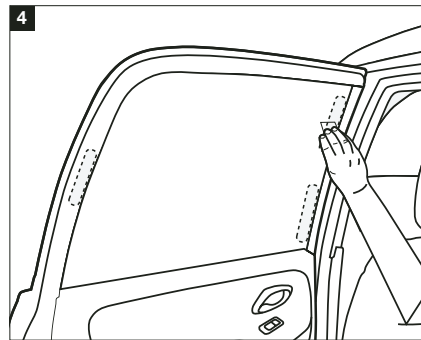

Installation Manual

ALFA ROMEO 156 SPORTWAGON
AR-156-E-A

COMPONENTS INCLUDED

FIXING CLIPS

CL-P01 x 6

CL-P02 x 4

CL-W01 x 1

CAR
SHADES

Installation

ALFA ROMEO 156 SPORTWAGON
AR-156-E-A

SIDE & TAILGATE SHADE INSTALLATION

WARNING:

Read these fitting instructions carefully before you start the installation. Rear passenger windows must not be lowered more than 1/3 whilst the blinds are fitted and the vehicle is in motion. On installation care must be taken not to scratch any paintwork with clips.