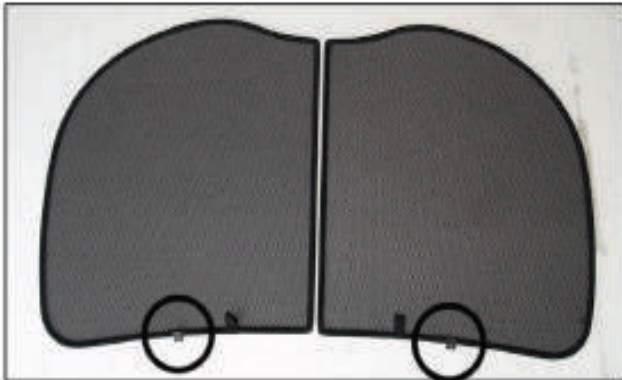

ALFA ROMEO BRERA 3DR
AR-BRER-3-A

SIDE SHADE INSTALLATION

Installation

ALFA ROMEO BRERA 3DR
AR-BRER-3-A

SIDE SHADE INSTALLATION

Installation

ALFA ROMEO BRERA 3DR
AR-BRER-3-A

TAILGATE SHADE INSTALLATION