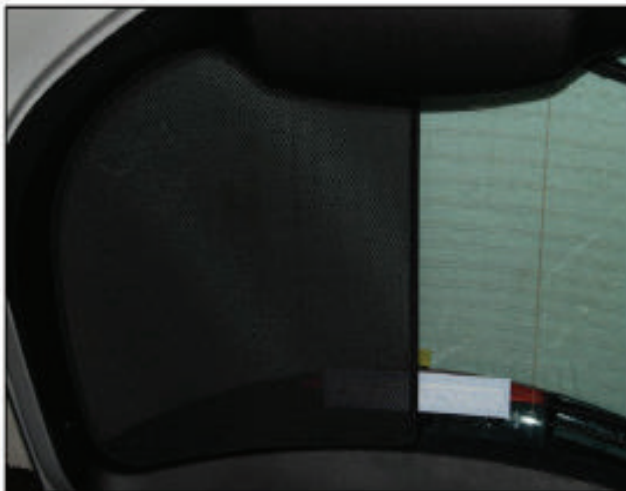

TAILGATE SHADE INSTALLATION