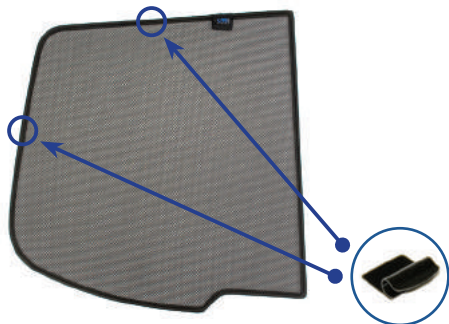

Installation

ALFA ROMEO GIULIA 4DR
AR-GIUL-4-A

Components Needed

Tailgate Shade Installation

STEP 1