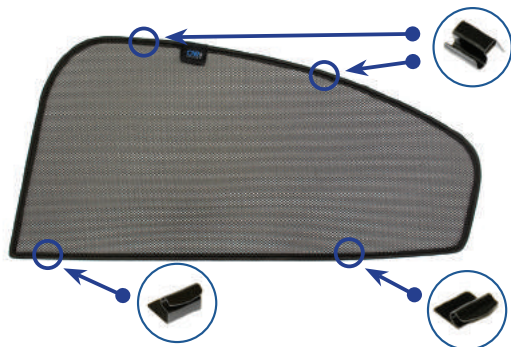

Installation

ALFA ROMEO GIULIA 4DR
AR-GIUL-4-A

Components Needed

Side Shade Installation

STEP 1