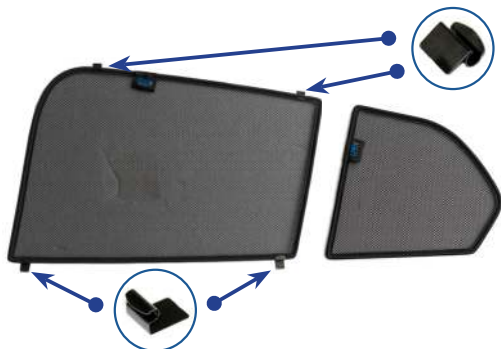

Side Shade Installation

STEP 1