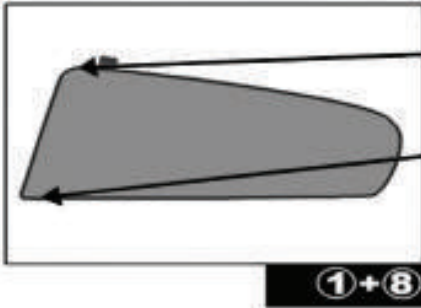

Installation Manual

CHEVROLET CRUZE ESTATE
CHE-CRUZ-E-A

COMPONENTS INCLUDED

CL-M02 x 8

CL-M12 x 2

Installation

CHEVROLET CRUZE ESTATE
CHE-CRUZ-E-A

SIDE SHADE INSTALLATION VERSION 2