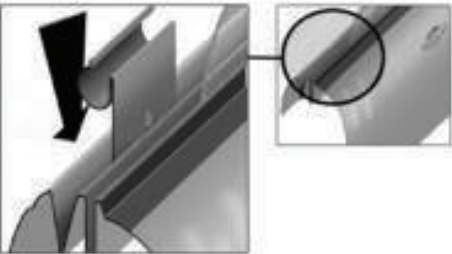

Installation

CHEVROLET CRUZE ESTATE
CHE-CRUZ-E-A

SIDE SHADE INSTALLATION VERSION 2

CL-M02

CL-M12

1+8

1+8

1+8

1+8