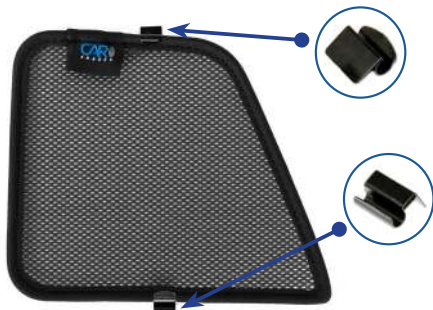

STEP 11

STEP 12

Installation

CITROEN C5 AIRCROSS 5DR
CIT-C5AC-5-A

Side Shade Installation

STEP 13

STEP 14

Repeat this whole process for the other side

Installation

CITROEN C5 AIRCROSS 5DR
CIT-C5AC-5-A

Components Needed

Port Shades

CL-M02 x 2

CL-M04 x 2

Port Shade Installation

STEP 1