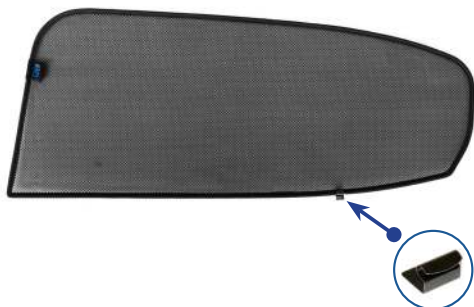

Side Shade Installation

STEP 1