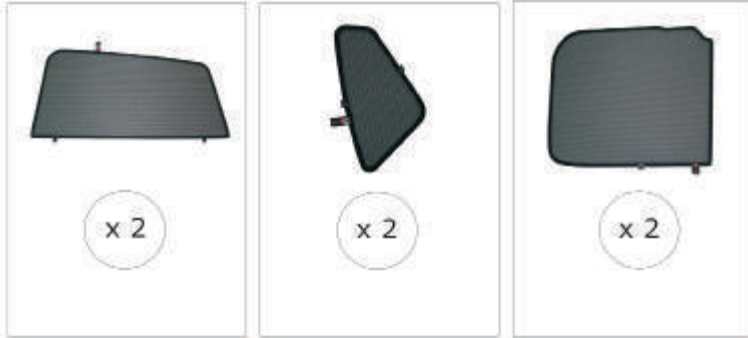

Installation Manual

DODGE CALIBER 5DR
DOD-CALI-5-A

COMPONENTS INCLUDED

CL-M03 x 4

CL-P02 x 2

CL-M02 x 6

CL-W01 x 1

Side Shade Installation

DODGE CALIBER 5DR
DOD-CALI-5-A

Side Shade Installation

DODGE CALIBER 5DR
DOD-CALI-5-A