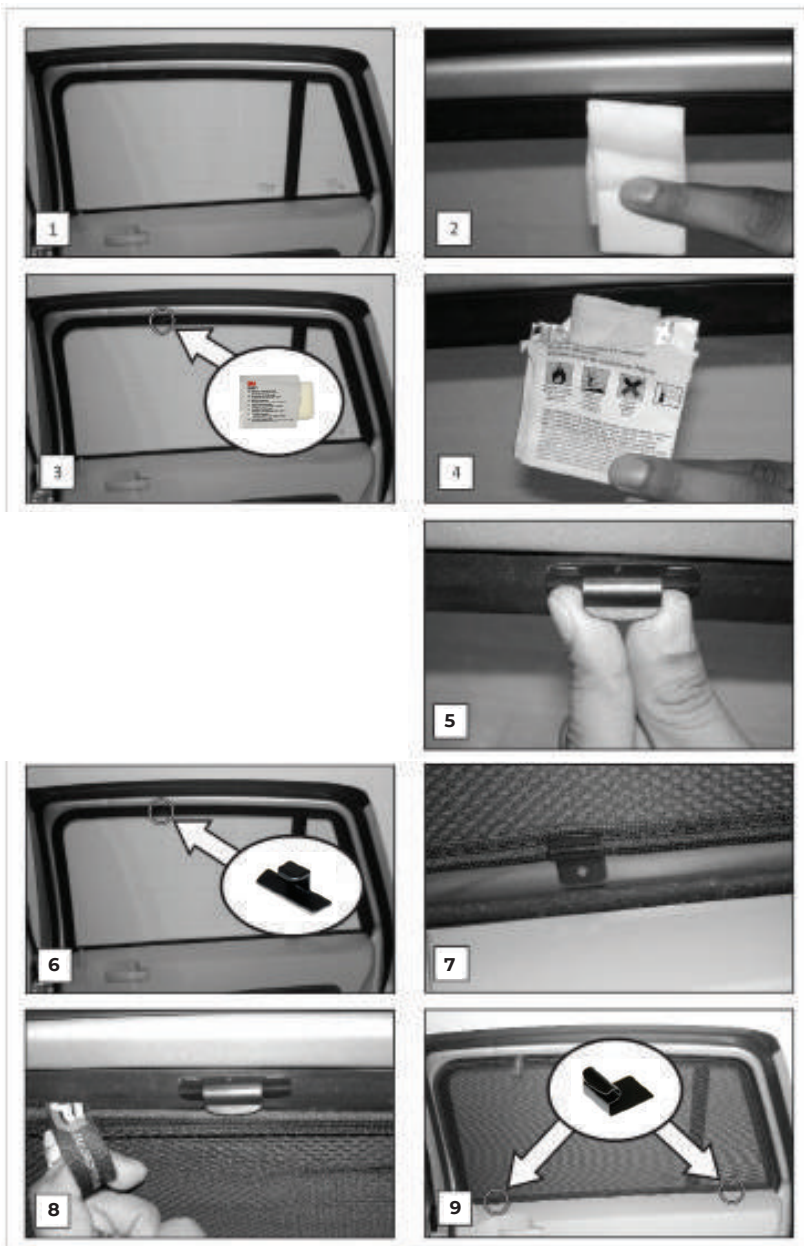

Side Shade Installation

DODGE CALIBER 5DR
DOD-CALI-5-A