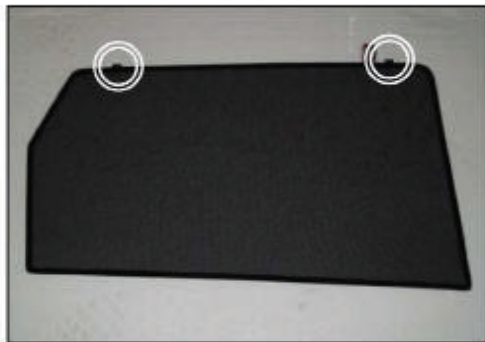

CL-M13 x 4

Installation

DODGE JOURNEY
DOD-JOUR-5-A

SIDE SHADE INSTALLATION

X2

X2

Installation

DODGE JOURNEY
DOD-JOUR-5-A