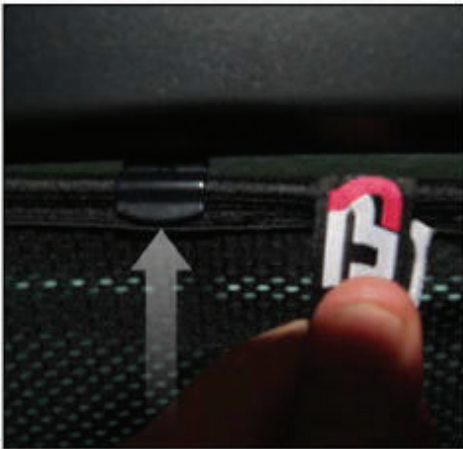

SIDE SHADE INSTALLATION