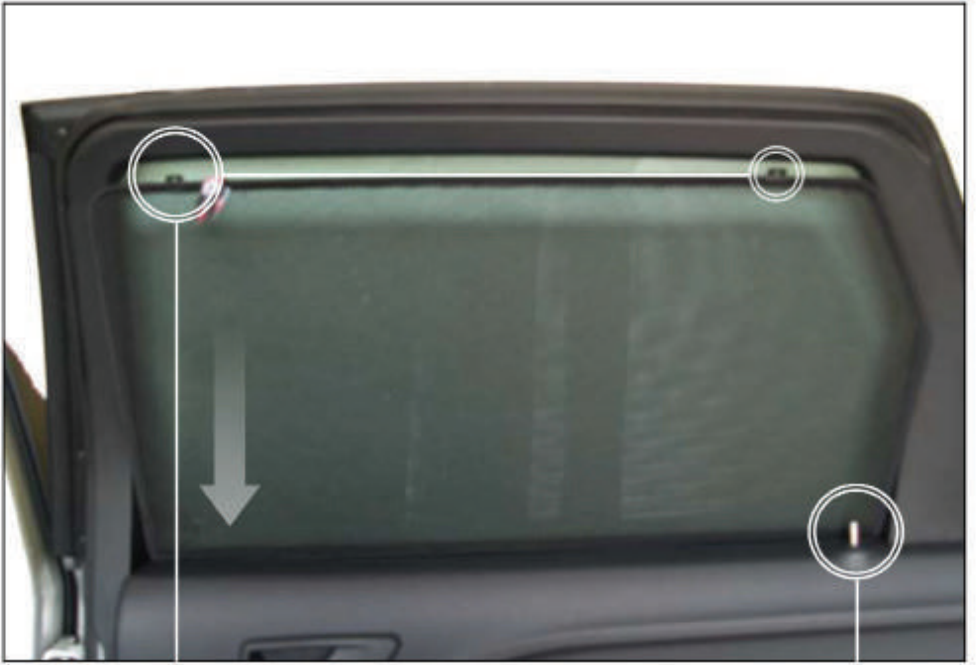

SIDE SHADE INSTALLATION