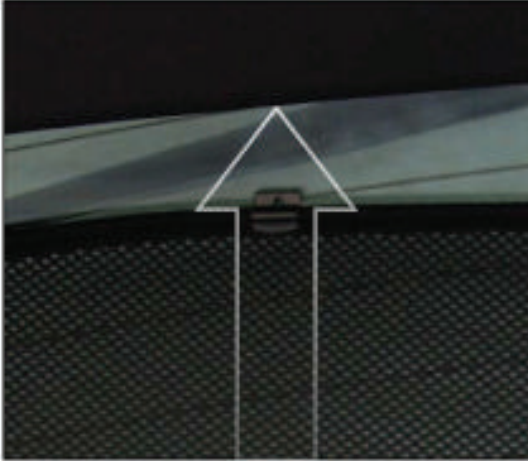

REAR SHADE INSTALLATION

X4

Installation

DODGE JOURNEY
DOD-JOUR-5-A

REAR SHADE INSTALLATION

Installation

DODGE JOURNEY
DOD-JOUR-5-A

REAR SHADE INSTALLATION