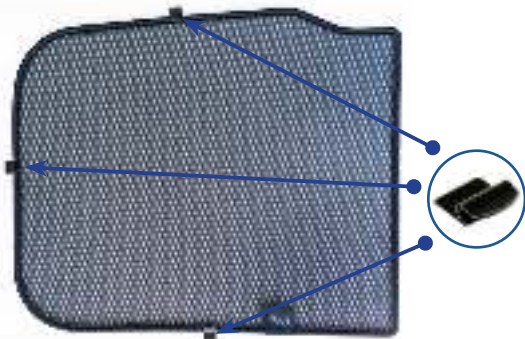

FORD KUGA 5DR
FOR-KUGA-5-C

Components Needed

Port Shades

CL-M02 x 4

Port Shade Installation

STEP 1

STEP 2

STEP 3

STEP 4

STEP 5

STEP 6

Repeat this whole process for the other side.

Installation

FORD KUGA 5DR
FOR-KUGA-5-C

Components Needed

Tailgate Shades

CL-M12 x 6

CL-M14 x 1

Tailgate Shade Installation

STEP 1

STEP 2

STEP 3

STEP 4

STEP 5