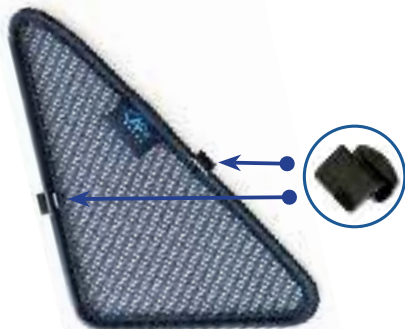

FORD KUGA 5DR
FOR-KUGA-5-C

Components Needed

Port Shades

CL-M02 x 4

Port Shade Installation

STEP 1

STEP 2

STEP 3