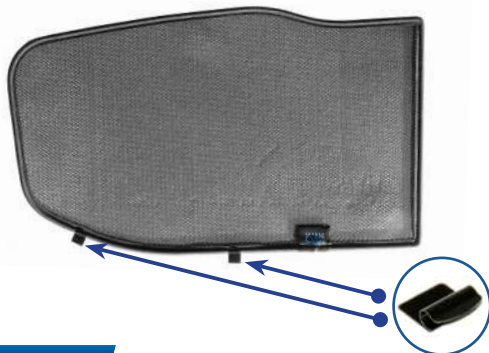

Installation

MERCEDES EQC 5DR
MB-EQC-5-A

Components Needed

Tailgate Shade Installation

STEP 1