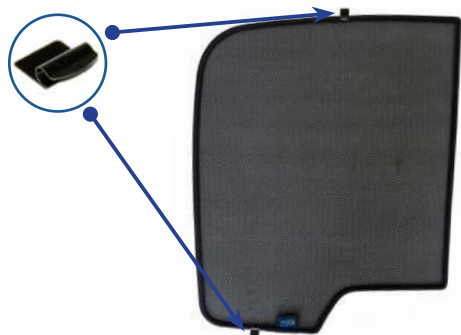

Installation

POLESTAR 2 5DR
POL-TWO-5-A

Components Needed

Tailgate Shade Installation

STEP 1