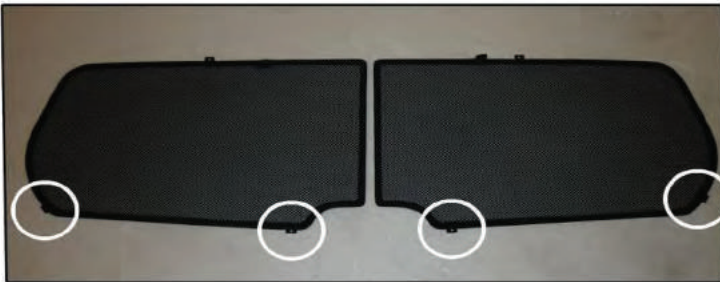

Installation

SMART FORTWO 3DR

SMA-FRTO-3-B

TAILGATE SHADE INSTALLATION