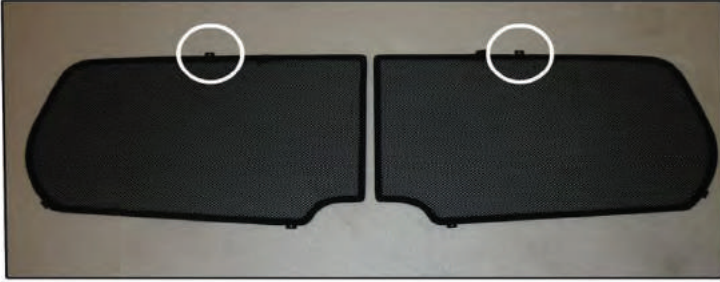

Installation

SMART FORTWO 3DR

SMA-FRTO-3-B

TAILGATE SHADE INSTALLATION