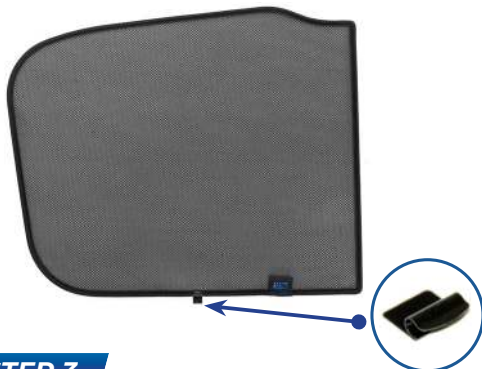

Installation

VW TOUAREG 5 DOOR
VW-TOUA-5-D

Components Needed

Tailgate Shade Installation

STEP 1