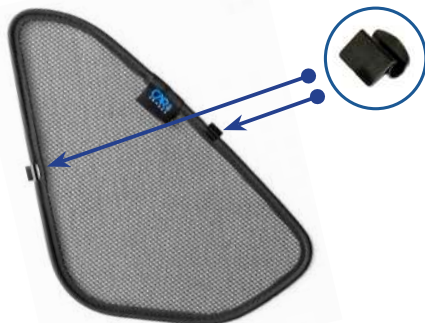

Installation

TOYOTA RAV4 5DR
TOY-RAV4-5-D

Components Needed

Port Shade Installation

STEP 1