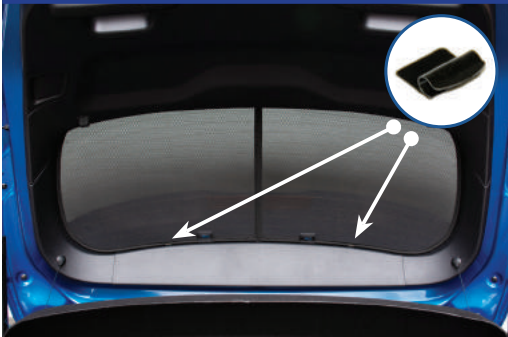

Tailgate Shade Installation

STEP 7