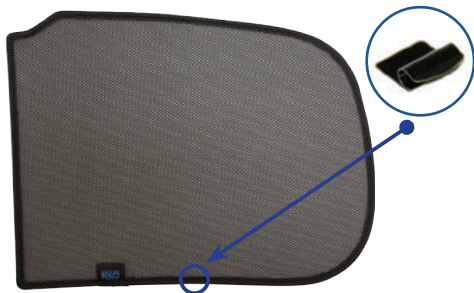

Installation

FORD FOCUS 5DR
FOR-FOCU-5-D

Components Needed

Tailgate Shade Installation

STEP 1