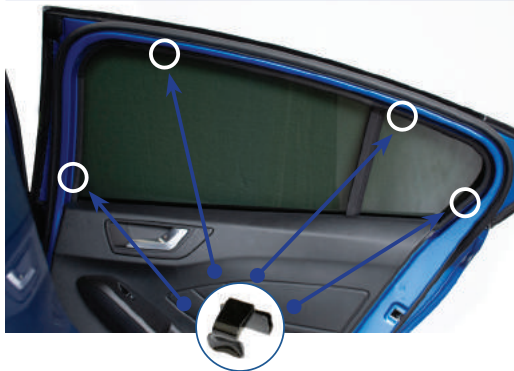

CL-M14 x 1

CL-T01 x 1

Installation

FORD FOCUS 5DR
FOR-FOCU-5-D

Components Needed

Side Shades

CL-M05 x 8

CL-T01 x 1

Side Shade Installation

STEP 1

STEP 2

STEP 3

STEP 4

STEP 5

STEP 6

Attach the other clips using the same method as above