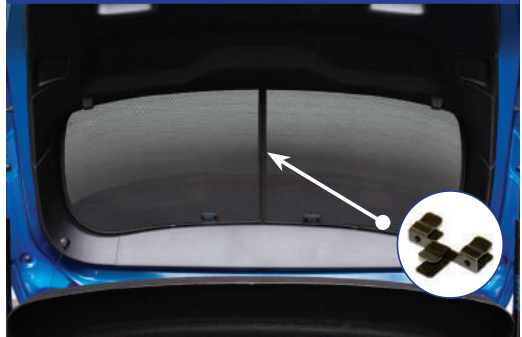

Tailgate Shade Installation

STEP 1

STEP 2

STEP 3

STEP 4

STEP 5

STEP 6

Repeat this whole process for the other side.

Installation

FORD FOCUS 5DR
FOR-FOCU-5-D

Tailgate Shade Installation

STEP 7

STEP 8

STEP 9

STEP 10

STEP 11