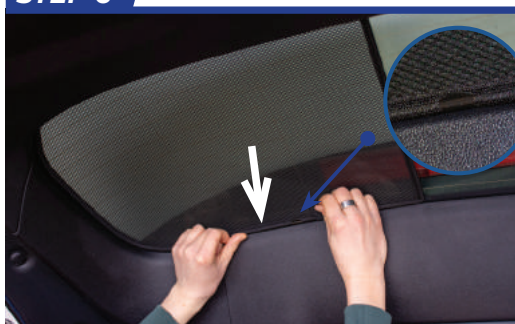

STEP 2

STEP 3

STEP 4

STEP 5

STEP 6

Installation

FORD FOCUS ESTATE
FOR-FOCU-E-D

Tailgate Shade Installation