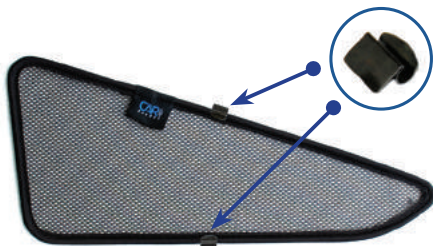

Port Shade Installation

STEP 1