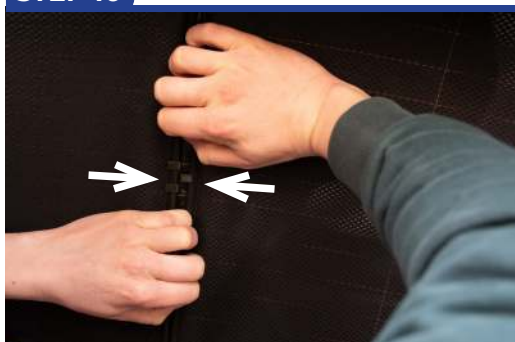

Installation

KIA SOUL 5DR
KIA-SOUL-5-B

Tailgate Shade Installation

STEP 7

Repeat this whole process for the other side

STEP 8

STEP 9

STEP 10

STEP 11