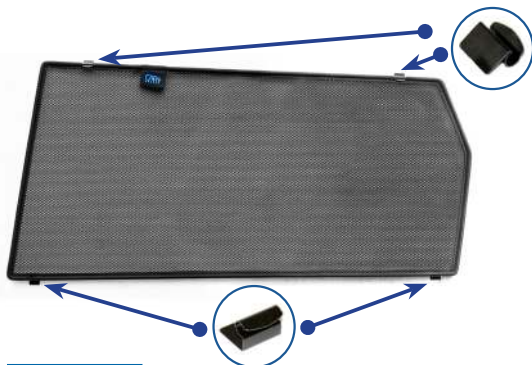

Installation

KIA SOUL 5DR
KIA-SOUL-5-B

Components Needed

Side Shade Installation

STEP 1