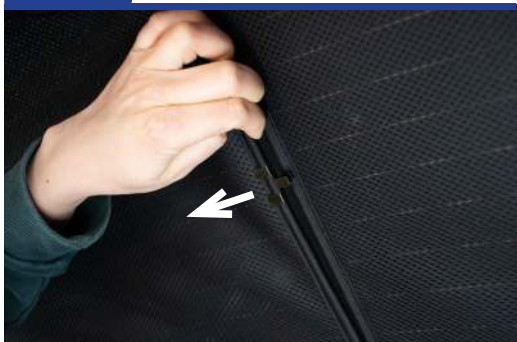

Installation

KIA SOUL 5DR
KIA-SOUL-5-B

Tailgate Shade Installation

STEP 7

Repeat this whole process for the other side

STEP 8

STEP 9

STEP 10

STEP 11