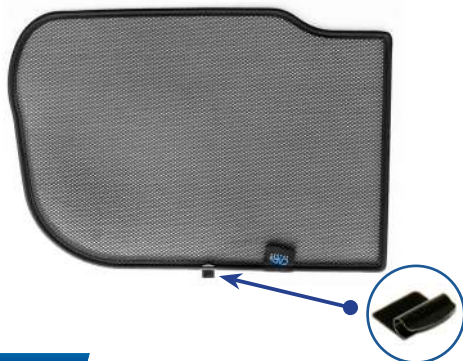

Components Needed

Tailgate Shades

CL-M12 x 2

CL-M14 x 1

Tailgate Shade Installation

STEP 1

STEP 2

STEP 3