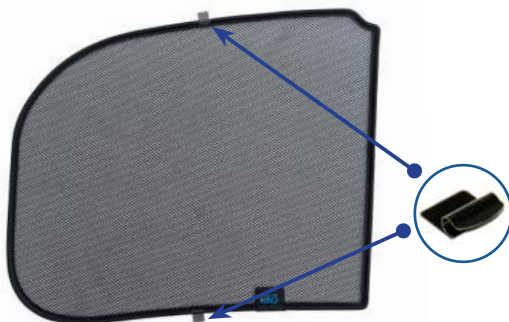

Installation

KIA XCEED 5DR
KIA-XCEE-5-A

Components Needed

Tailgate Shade Installation

STEP 1