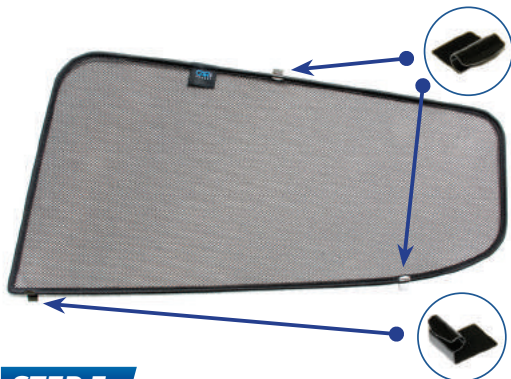

Side Shade Installation

STEP 1