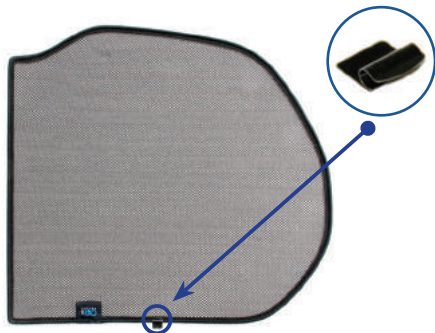

Side Shade Installation

STEP 7

STEP 8

Ensure clip sits between the rubber trim

STEP 9

Repeat this whole process for the other side.

Installation

NISSAN LEAF 5DR
NIS-LEAF-5-B

Components Needed

Tailgate Shades

CL-M12 x 2

CL-M14 x 1

Tailgate Shade Installation

STEP 1

STEP 2

STEP 3

STEP 4

STEP 5

STEP 6

Installation

NISSAN LEAF 5DR
NIS-LEAF-5-B

Tailgate Shade Installation

STEP 7

Repeat this whole process for the other side.