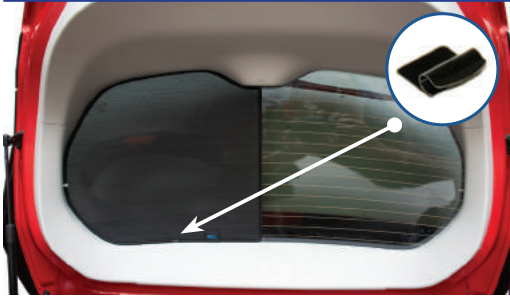

STEP 4

STEP 5

STEP 6

Installation

NISSAN LEAF 5DR
NIS-LEAF-5-B

Tailgate Shade Installation

STEP 7

Repeat this whole process for the other side.