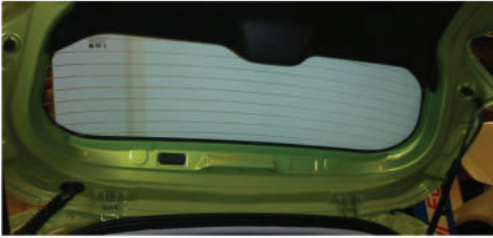

VAUXHALL VIVA 5DR

VAU-VIVA-5-A

SIDE SHADE INSTALLATION

Installation

VAUXHALL VIVA 5DR

VAU-VIVA-5-A

REAR SHADE INSTALLATION

Repeat the above on the opposite side of the rears to complete