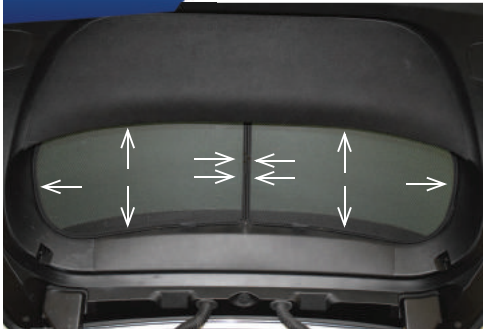

STEP #3

ATTACH SIDE SHADE BEHIND CLIPS

STEP #4

ENSURE SECURELY FITTED IN PLACE

CAR[®]
SHADES

Rear Shade Installation

RENAULT MEGANE 5DR
REN-MEGA-5-C

COMPONENTS NEEDED:

CL-M12 x 2

CL-M14 x 1

STEP #1

ATTACH CLIPS ON SHADE EDGES

STEP #2

POSITION THE REAR SHADE

STEP #3

INSERT CLIPS BEHIND INTERIOR TRIM

STEP #4

REPEAT THE PROCESS ON OTHER SHADE

STEP #5

ENSURE SECURELY FITTED IN PLACE

CAR[®]
SHADES