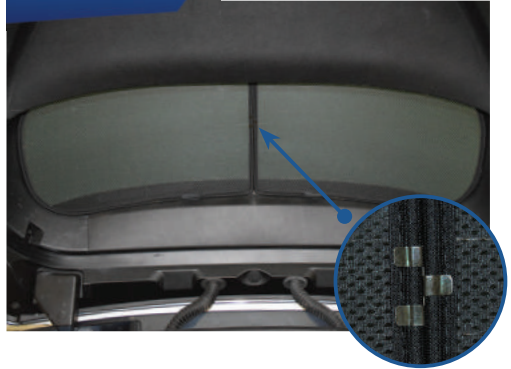

STEP #3

ATTACH SIDE SHADE BEHIND CLIPS

STEP #4

ENSURE SECURELY FITTED IN PLACE

CAR[®]
SHADES

Rear Shade Installation

RENAULT MEGANE 5DR
REN-MEGA-5-C

COMPONENTS NEEDED:

CL-M12 x 2

CL-M14 x 1

STEP #1

ATTACH CLIPS ON SHADE EDGES

STEP #2

POSITION THE REAR SHADE

STEP #3

INSERT CLIPS BEHIND INTERIOR TRIM

STEP #4

REPEAT THE PROCESS ON OTHER SHADE

STEP #5

ENSURE SECURELY FITTED IN PLACE

CAR[®]
SHADES