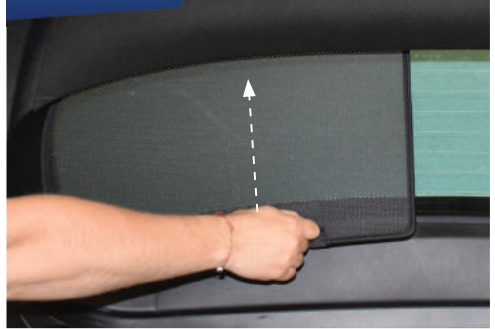

STEP #3

ATTACH SIDE SHADE BEHIND CLIPS

STEP #4

ENSURE SECURELY FITTED IN PLACE

CAR[®]
SHADES

Rear Shade Installation

RENAULT MEGANE 5DR
REN-MEGA-5-C

COMPONENTS NEEDED:

CL-M12 x 2

CL-M14 x 1

STEP #1

ATTACH CLIPS ON SHADE EDGES

STEP #2

POSITION THE REAR SHADE

STEP #3

INSERT CLIPS BEHIND INTERIOR TRIM