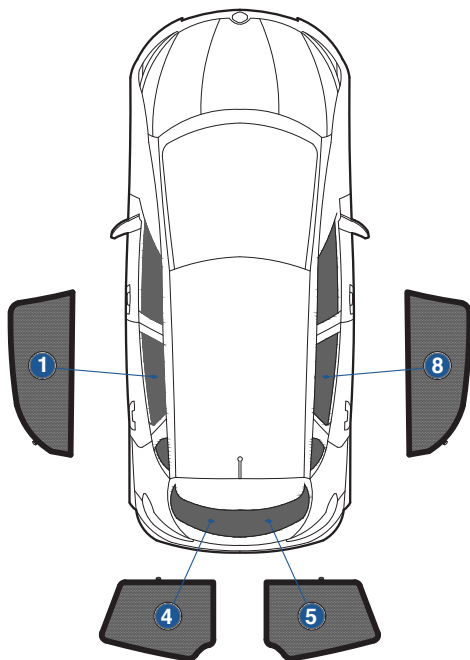

Installation Manual

RENAULT MEGANE 5DR
REN-MEGA-5-C

COMPONENTS INCLUDED

SHADES

FIXING CLIPS

CL-M05 x 6

CL-M14 x 1

CL-M12 x 2

CL-T01 x 1

Side Shade Installation

RENAULT MEGANE 5DR
REN-MEGA-5-C

COMPONENTS NEEDED:

STEP #1

INSERT CLIPS INSIDE WEATHERSTRIP

STEP #2

POSITION THE SIDE SHADE