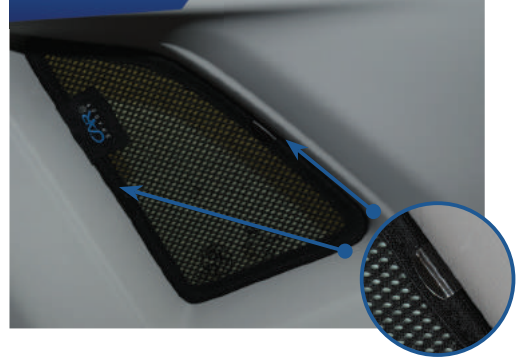

CL-T01 x 1

Side Shade Installation

SEAT IBIZA 5DR
SEA-IBIZ-5-C

COMPONENTS NEEDED:

STEP #1

INSERT CLIPS INSIDE WEATHERSTRIP

STEP #2

POSITION THE SIDE SHADE

STEP #3

ATTACH SIDE SHADE BEHIND CLIPS

STEP #4

ENSURE SECURELY FITTED IN PLACE

CAR[®]
SHADES

Quarter Light Shade Installation

SEAT IBIZA 5DR
SEA-IBIZ-5-C

COMPONENTS NEEDED:

STEP #1

ATTACH CLIPS ON SHADE EDGES

STEP #2

INSERT CLIPS BEHIND INTERIOR TRIM

STEP #3

ENSURE SECURELY FITTED IN PLACE

CAR[®]
SHADES

Rear Shade Installation