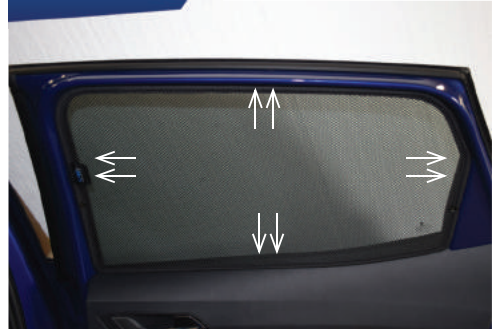

CL-T01 x 1

Side Shade Installation

SEAT IBIZA 5DR
SEA-IBIZ-5-C

COMPONENTS NEEDED:

STEP #1

INSERT CLIPS INSIDE WEATHERSTRIP

STEP #2

POSITION THE SIDE SHADE

STEP #3

ATTACH SIDE SHADE BEHIND CLIPS

STEP #4

ENSURE SECURELY FITTED IN PLACE

CAR[®]
SHADES

Quarter Light Shade Installation

SEAT IBIZA 5DR
SEA-IBIZ-5-C

COMPONENTS NEEDED: