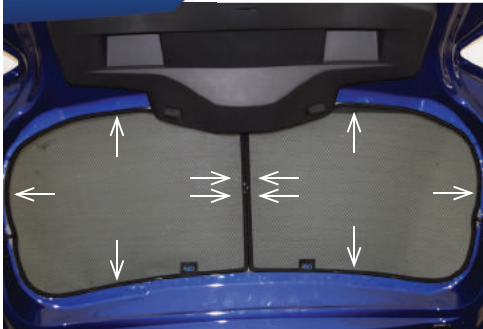

STEP #1

ATTACH CLIPS ON SHADE EDGES

STEP #2

INSERT CLIPS BEHIND INTERIOR TRIM

STEP #3

ENSURE SECURELY FITTED IN PLACE

CAR[®]
SHADES

Rear Shade Installation

SEAT IBIZA 5DR
SEA-IBIZ-5-C

COMPONENTS NEEDED:

STEP #1 ATTACH CLIPS ON SHADE EDGES

STEP #2 POSITION THE REAR SHADE

STEP #3 INSERT CLIPS BEHIND INTERIOR TRIM

STEP #4 REPEAT THE PROCESS ON OTHER SHADE

STEP #5 ENSURE SECURELY FITTED IN PLACE