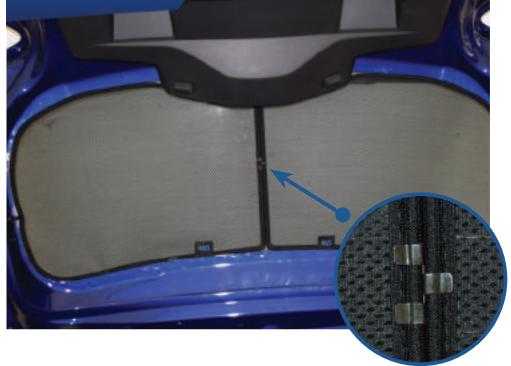

STEP #1

ATTACH CLIPS ON SHADE EDGES

STEP #2

INSERT CLIPS BEHIND INTERIOR TRIM

STEP #3

ENSURE SECURELY FITTED IN PLACE

CAR[®]
SHADES

Rear Shade Installation

SEAT IBIZA 5DR
SEA-IBIZ-5-C

COMPONENTS NEEDED:

STEP #1 ATTACH CLIPS ON SHADE EDGES

STEP #2 POSITION THE REAR SHADE

STEP #3 INSERT CLIPS BEHIND INTERIOR TRIM

STEP #4 REPEAT THE PROCESS ON OTHER SHADE

STEP #5 ENSURE SECURELY FITTED IN PLACE