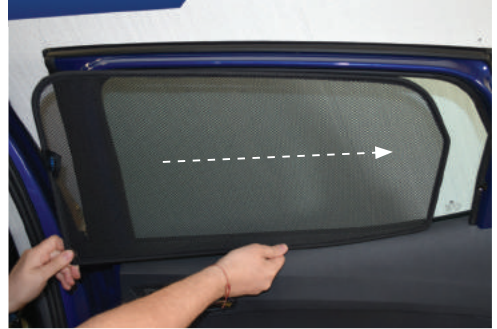

CL-T01 x 1

Side Shade Installation

SEAT IBIZA 5DR
SEA-IBIZ-5-C

COMPONENTS NEEDED:

STEP #1

INSERT CLIPS INSIDE WEATHERSTRIP

STEP #2

POSITION THE SIDE SHADE

STEP #3

ATTACH SIDE SHADE BEHIND CLIPS

STEP #4

ENSURE SECURELY FITTED IN PLACE

CAR[®]
SHADES

Quarter Light Shade Installation

SEAT IBIZA 5DR
SEA-IBIZ-5-C

COMPONENTS NEEDED: