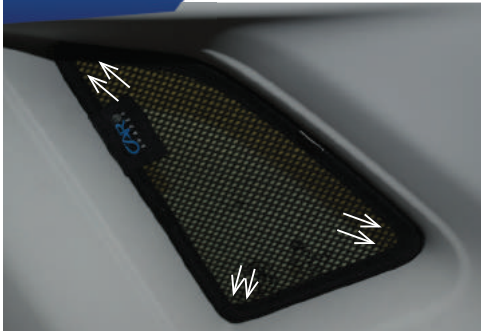

STEP #3

ATTACH SIDE SHADE BEHIND CLIPS

STEP #4

ENSURE SECURELY FITTED IN PLACE

CAR[®]
SHADES

Quarter Light Shade Installation

SEAT IBIZA 5DR
SEA-IBIZ-5-C

COMPONENTS NEEDED:

STEP #1

ATTACH CLIPS ON SHADE EDGES

STEP #2

INSERT CLIPS BEHIND INTERIOR TRIM

STEP #3

ENSURE SECURELY FITTED IN PLACE

CAR[®]
SHADES

Rear Shade Installation

SEAT IBIZA 5DR
SEA-IBIZ-5-C

COMPONENTS NEEDED:

STEP #1 ATTACH CLIPS ON SHADE EDGES

STEP #2 POSITION THE REAR SHADE

STEP #3 INSERT CLIPS BEHIND INTERIOR TRIM

STEP #4 REPEAT THE PROCESS ON OTHER SHADE

STEP #5 ENSURE SECURELY FITTED IN PLACE