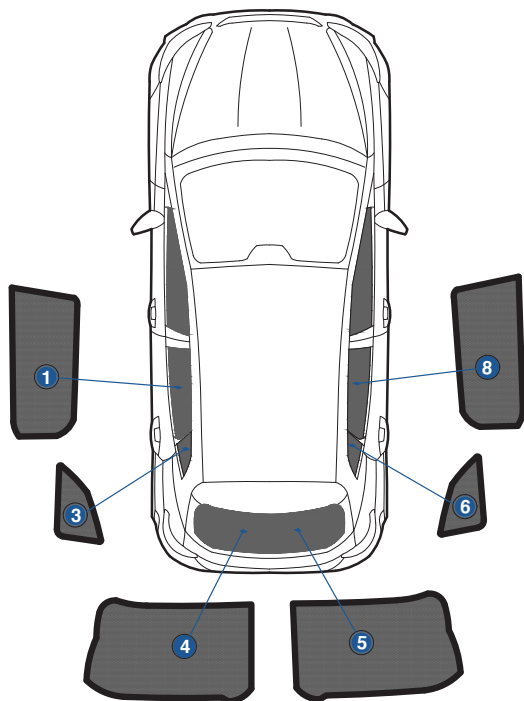

Installation Manual

SEAT IBIZA 5DR
SEA-IBIZ-5-C

COMPONENTS INCLUDED

SHADES

FIXING CLIPS

CL-M02 x 8

CL-M05 x 4

CL-M14 x 1

CL-T01 x 1

Side Shade Installation

SEAT IBIZA 5DR
SEA-IBIZ-5-C

COMPONENTS NEEDED:

STEP #1

INSERT CLIPS INSIDE WEATHERSTRIP

STEP #2

POSITION THE SIDE SHADE

STEP #3

ATTACH SIDE SHADE BEHIND CLIPS

STEP #4

ENSURE SECURELY FITTED IN PLACE

CAR[®]
SHADES

Quarter Light Shade Installation

SEAT IBIZA 5DR
SEA-IBIZ-5-C

COMPONENTS NEEDED: