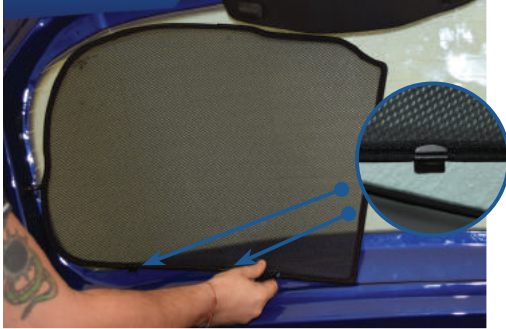

STEP #3

ATTACH SIDE SHADE BEHIND CLIPS

STEP #4

ENSURE SECURELY FITTED IN PLACE

CAR[®]
SHADES

Quarter Light Shade Installation

SEAT IBIZA 5DR
SEA-IBIZ-5-C

COMPONENTS NEEDED:

STEP #1

ATTACH CLIPS ON SHADE EDGES

STEP #2

INSERT CLIPS BEHIND INTERIOR TRIM

STEP #3

ENSURE SECURELY FITTED IN PLACE

CAR[®]
SHADES

Rear Shade Installation

SEAT IBIZA 5DR
SEA-IBIZ-5-C

COMPONENTS NEEDED:

STEP #1 ATTACH CLIPS ON SHADE EDGES

STEP #2 POSITION THE REAR SHADE

STEP #3 INSERT CLIPS BEHIND INTERIOR TRIM

STEP #4 REPEAT THE PROCESS ON OTHER SHADE

STEP #5 ENSURE SECURELY FITTED IN PLACE