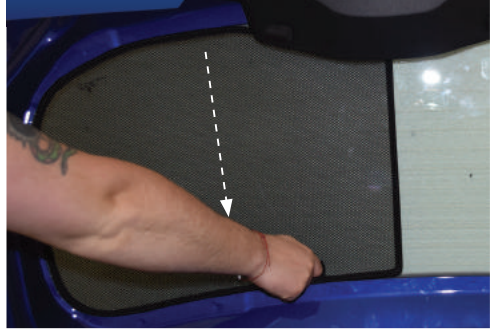

STEP #1

ATTACH CLIPS ON SHADE EDGES

STEP #2

INSERT CLIPS BEHIND INTERIOR TRIM

STEP #3

ENSURE SECURELY FITTED IN PLACE

CAR[®]
SHADES

Rear Shade Installation

SEAT IBIZA 5DR
SEA-IBIZ-5-C

COMPONENTS NEEDED:

STEP #1 ATTACH CLIPS ON SHADE EDGES

STEP #2 POSITION THE REAR SHADE

STEP #3 INSERT CLIPS BEHIND INTERIOR TRIM

STEP #4 REPEAT THE PROCESS ON OTHER SHADE

STEP #5 ENSURE SECURELY FITTED IN PLACE