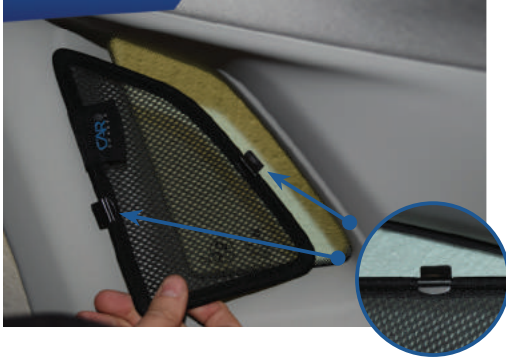

CL-T01 x 1

Side Shade Installation

SEAT IBIZA 5DR
SEA-IBIZ-5-C

COMPONENTS NEEDED:

STEP #1

INSERT CLIPS INSIDE WEATHERSTRIP

STEP #2

POSITION THE SIDE SHADE

STEP #3

ATTACH SIDE SHADE BEHIND CLIPS

STEP #4

ENSURE SECURELY FITTED IN PLACE

CAR[®]
SHADES

Quarter Light Shade Installation

SEAT IBIZA 5DR
SEA-IBIZ-5-C

COMPONENTS NEEDED:

STEP #1

ATTACH CLIPS ON SHADE EDGES

STEP #2

INSERT CLIPS BEHIND INTERIOR TRIM

STEP #3

ENSURE SECURELY FITTED IN PLACE

CAR[®]
SHADES

Rear Shade Installation