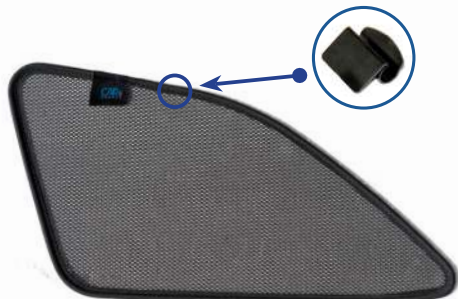

Port Shade Installation

STEP 1