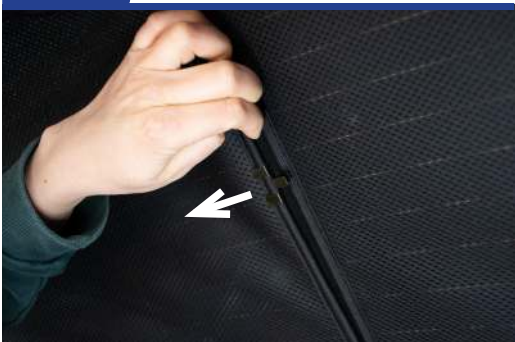

Installation

SKODA OCTAVIA ESTATE
SKO-OCTA-E-D

Tailgate Shade Installation

STEP 7

Repeat this whole process for the other side

STEP 8

STEP 9

STEP 10

STEP 11