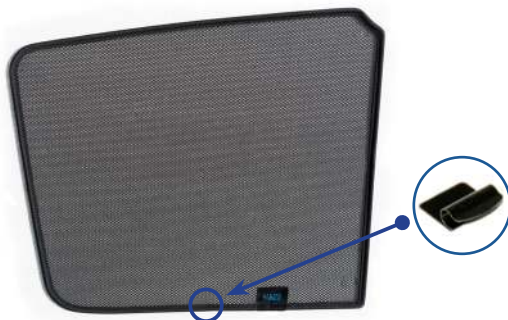

Installation

SKODA OCTAVIA ESTATE
SKO-OCTA-E-D

Components Needed

Tailgate Shades

CL-M12 x 2

CL-M14 x 1

Tailgate Shade Installation

STEP 1