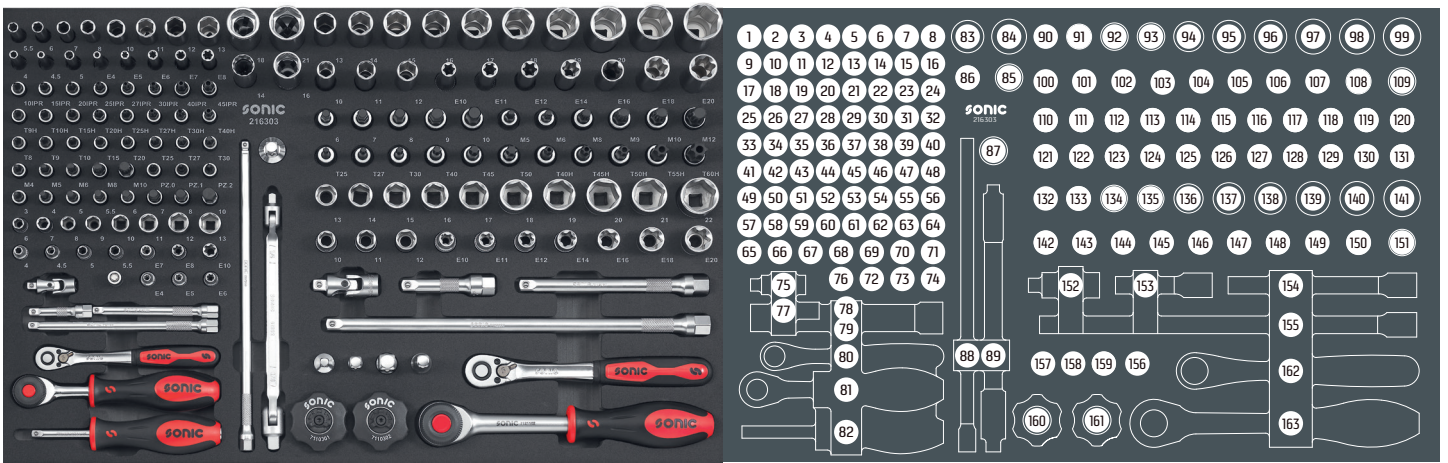

# 216303

	NO	Sonic NO	Size	Length	Q'ty
	1	21550055	5,5mm	50mm	
	2	2155006	6mm	50mm	
	3	2155007	7mm	50mm	
	4	2155008	8mm	50mm	
	5	2155010	10mm	50mm	
	6	2155011	11mm	50mm	
	7	2155012	12mm	50mm	
	8	2155013	13mm	50mm	
	9	2155004	4mm	50mm	
	10	21550045	4,5mm	50mm	
	11	2155005	5mm	50mm	
	12	2165004	E4	50mm	
	13	2165005	E5	50mm	
	14	2165006	E6	50mm	
	15	2165007	E7	50mm	
	16	2165008	E8	50mm	
	17	8153710	10IPR	37mm	
	18	8153715	15IPR	37mm	
	19	8153720	20IPR	37mm	
	20	8153725	25IPR	37mm	
	21	8153727	27IPR	37mm	
	22	8153730	30IPR	37mm	
	23	8153740	40IPR	37mm	
	24	8153745	45IPR	37mm	
	25	8173709	T9H	37mm	
	26	8173710	T10H	37mm	
	27	8173715	T15H	37mm	
	28	8173720	T20H	37mm	
	29	8173725	T25H	37mm	
	30	8173727	T27H	37mm	
	31	8173730	T30H	37mm	
	32	8173740	T40H	37mm	
	33	8163708	T8	37mm	
	34	8163709	T9	37mm	
	35	8163710	T10	37mm	
	36	8163715	T15	37mm	
	37	8163720	T20	37mm	
	38	8163725	T25	37mm	
	39	8163727	T27	37mm	
	40	8163730	T30	37mm	
	41	8183704	M4	37mm	
	42	8183705	M5	37mm	

	NO	Sonic NO	Size	Length	Q'ty
	43	8183706	M6	37mm	
	44	8183708	M8	37mm	
	45	8183710	M10	37mm	
	46	8123700	PZ.0	37mm	
	47	8123701	PZ.1	37mm	
	48	8123702	PZ.2	37mm	
	49	8143703	3mm	37mm	
	50	8143704	4mm	37mm	
	51	8143705	5mm	37mm	
	52	81437055	5,5mm	37mm	
	53	8143706	6mm	37mm	
	54	8143707	7mm	37mm	
	55	8143708	8mm	37mm	
	56	8143710	10mm	37mm	
	57	21506	6mm	25mm	
	58	21507	7mm	25mm	
	59	21508	8mm	25mm	
	60	21509	9mm	25mm	
	61	21510	10mm	25mm	
	62	21511	11mm	25mm	
	63	21512	12mm	25mm	
	64	21513	13mm	25mm	
	65	21504	4mm	25mm	
	66	21545	4,5mm	25mm	
	67	21505	5mm	25mm	
	68	21555	5,5mm	25mm	
	69	21607	E7	25mm	
	70	21608	E8	25mm	
	71	21610	E10	25mm	
	72	21604	E4	25mm	
	73	21605	E5	25mm	
	74	21606	E6	25mm	
	75	72225	1/4"	25mm	
	76	71511	1/4"	37mm	
	77	7141050	1/4"	50mm	
	78	7141100	1/4"	100mm	
	79	7141150	1/4"	150mm	
	80	7121501	1/4"	148mm	