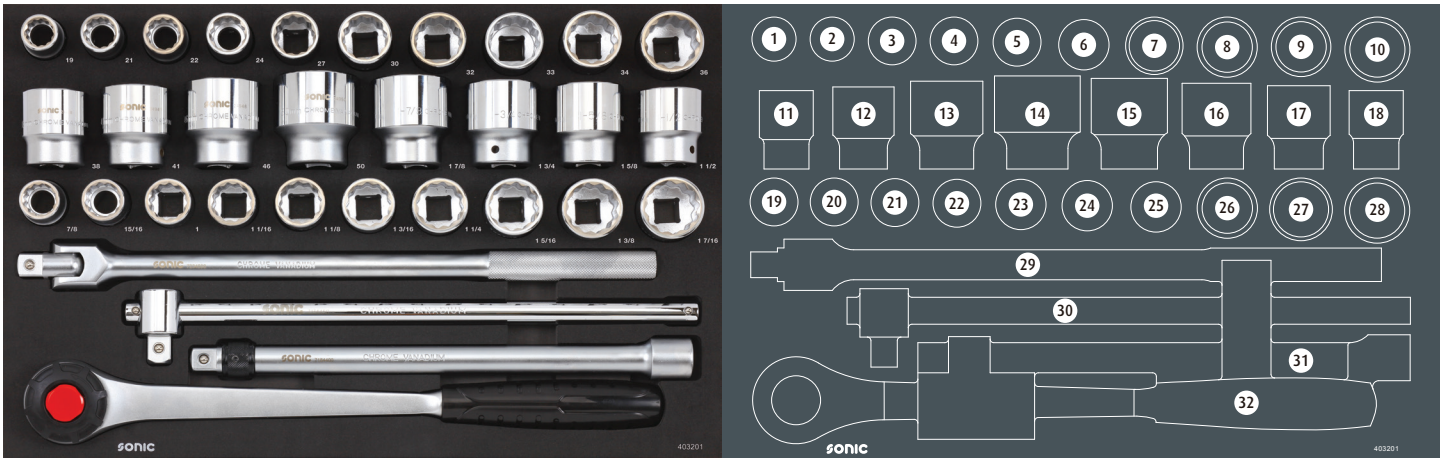

# 403201

	NO	Sonic NO	Size	Length	Q'ty
	1	24919	19mm	50mm	
	2	24921	21mm	50mm	
	3	24922	22mm	50mm	
	4	24924	24mm	51mm	
	5	24927	27mm	52mm	
	6	24930	30mm	54mm	
	7	24932	32mm	56mm	
	8	24933	33mm	56mm	
	9	24934	34mm	56mm	
	10	24936	36mm	58mm	
	11	24938	38mm	60mm	
	12	24941	41mm	64mm	
	13	24946	46mm	66mm	
	14	24950	50mm	70mm	
	15	24847	1.7/8"	70mm	
	16	24844	1.3/4"	66mm	
	17	24841	1.5/8"	64mm	
	18	24838	1.1/2"	60mm	
	19	24822	7/8"	50mm	
	20	24824	15/16"	51mm	
	21	24825	1"	52mm	
	22	24827	1.1/16"	52mm	
	23	24829	1.1/8"	52mm	
	24	24830	1.3/16"	54mm	
	25	24832	1.1/4"	56mm	
	26	24833	1.5/16"	56mm	
	27	24835	1.3/8"	58mm	
	28	24836	1.7/16"	58mm	
	29	7234500	3/4"	500mm	
	30	7134450	3/4"	450mm	
	31	7184400	3/4"	400mm	
	32	7120704	3/4"	505mm	