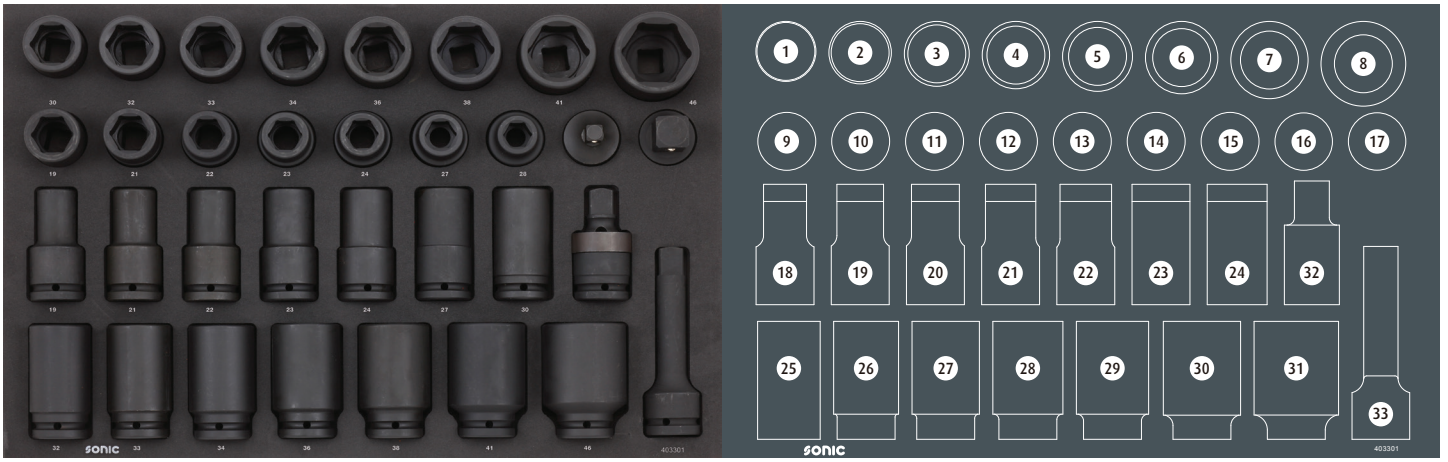

403301

	NO	Sonic NO	Size	Length	Q'ty
	1	34530	30mm	53mm	
	2	34532	32mm	57mm	
	3	34533	33mm	57mm	
	4	34534	34mm	57mm	
	5	34536	36mm	57mm	
	6	34538	38mm	57mm	
	7	34541	41mm	58mm	
	8	34546	46mm	63mm	
	9	34519	19mm	50mm	
	10	34521	21mm	50mm	
	11	34522	22mm	50mm	
	12	34523	23mm	50mm	
	13	34524	24mm	50mm	
	14	34527	27mm	53mm	
	15	34528	28mm	53mm	
	16	73643	3/4"(F)x1/2"(M)	56mm	
	17	73645	3/4"(F)x1"(M)	63mm	
	18	3459019	19mm	90mm	
	19	3459021	21mm	90mm	
	20	3459022	22mm	90mm	
	21	3459023	23mm	90mm	
	22	3459024	24mm	90mm	
	23	3459027	27mm	90mm	
24	3459030	30mm	90mm		
25	3459032	32mm	90mm		
26	3459033	33mm	90mm		
27	3459034	34mm	90mm		
28	3459036	36mm	90mm		
29	3459038	38mm	90mm		
30	3459041	41mm	90mm		
31	3459046	46mm	90mm		
	32	73541	3/4"	94mm	
	33	7344150	3/4"	150mm	