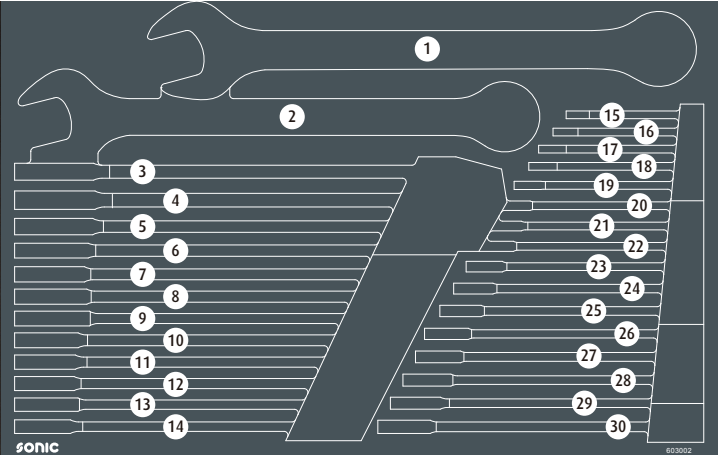

# 603002

	NO	Sonic NO	Size	Length	Q'ty
	1	41538	38mm	430mm	
	2	41536	36mm	410mm	
	3	41534	34mm	380mm	
	4	41533	33mm	380mm	
	5	41532	32mm	365mm	
	6	41530	30mm	345mm	
	7	41529	29mm	335mm	
	8	41528	28mm	325mm	
	9	41527	27mm	315mm	
	10	41526	26mm	305mm	
	11	41525	25mm	295mm	
	12	41524	24mm	285mm	
	13	41523	23mm	275mm	
	14	41522	22mm	265mm	
	15	41506	6mm	105mm	
	16	41507	7mm	115mm	
	17	41508	8mm	125mm	
	18	41509	9mm	135mm	
	19	41510	10mm	145mm	
	20	41511	11mm	155mm	
	21	41512	12mm	165mm	
	22	41513	13mm	175mm	
	23	41514	14mm	185mm	
	24	41515	15mm	195mm	
	25	41516	16mm	205mm	
	26	41517	17mm	215mm	
	27	41518	18mm	225mm	
	28	41519	19mm	235mm	
	29	41520	20mm	245mm	
	30	41521	21mm	255mm	