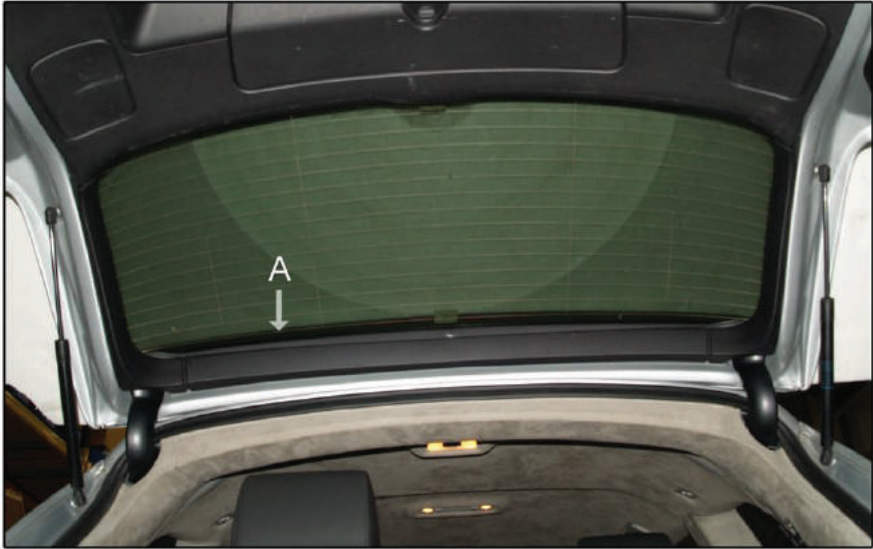

Installation

AUDI Q7 4X4

AU-Q7-5-A

TAILGATE SHADE INSTALLATION