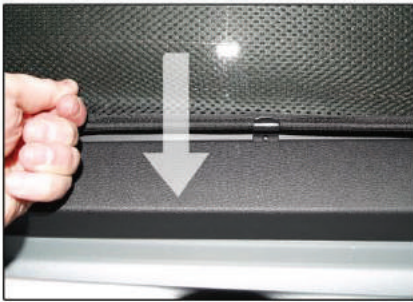

Installation

AUDI Q7 4X4

AU-Q7-5-A

TAILGATE SHADE INSTALLATION

x 2